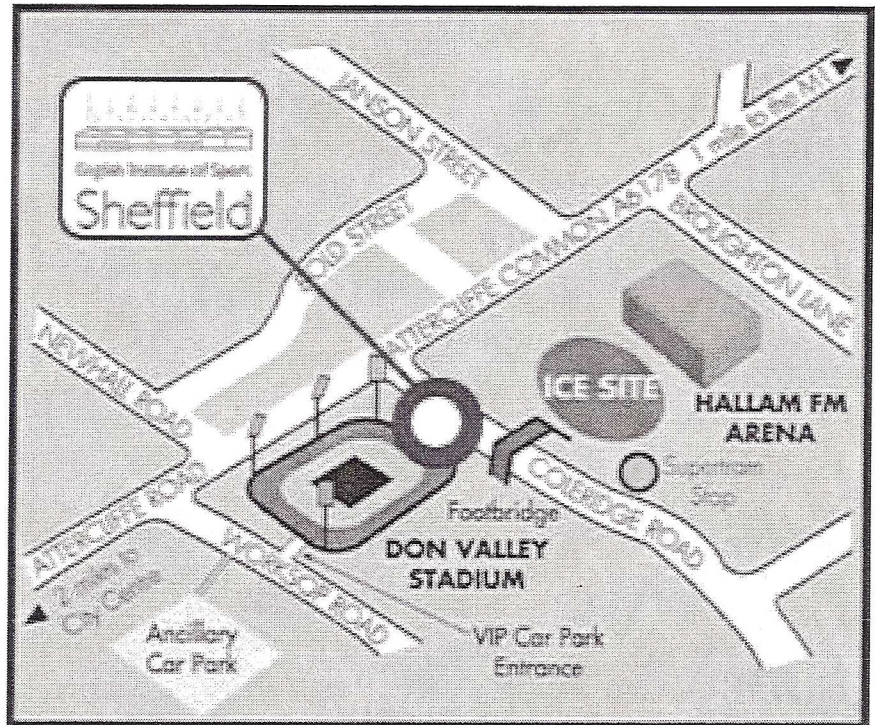

English Institute of Sport

Sheffield

how to find us

By car from the M1

Leave motorway at junction 34 (Sheffield Meadowhall). At the roundabout follow signs A6178 City Centre and Attercliffe.

Go past Meadowhall Shopping Centre on your right. Keep straight on this road. Pick up signs to Attercliffe and Don Valley Stadium / Sheffield Arena.

Go past the Sheffield Arena on your left. Keep straight on this road (Attercliffe Road). The English Institute of Sport is on your left between Sheffield Ice Stadium and Don Valley Stadium on Coleridge Road.

By car from the City Centre

Travel through the Wicker and along Attercliffe Common towards Meadowhall. The English Institute of Sport is approximately 2 miles from the city centre on the right.

By public transport

BUS: A large number of bus routes serve the Institute from the Sheffield Passenger Interchange to Attercliffe and Coleridge Road. Route numbers include 2, 69, 130, 287.

SUPERTRAM: Sheffield's multi million pound light rail system has a stop close to the Institute. Trams connect to the facility from various points of Sheffield including the City Centre and Meadowhall.