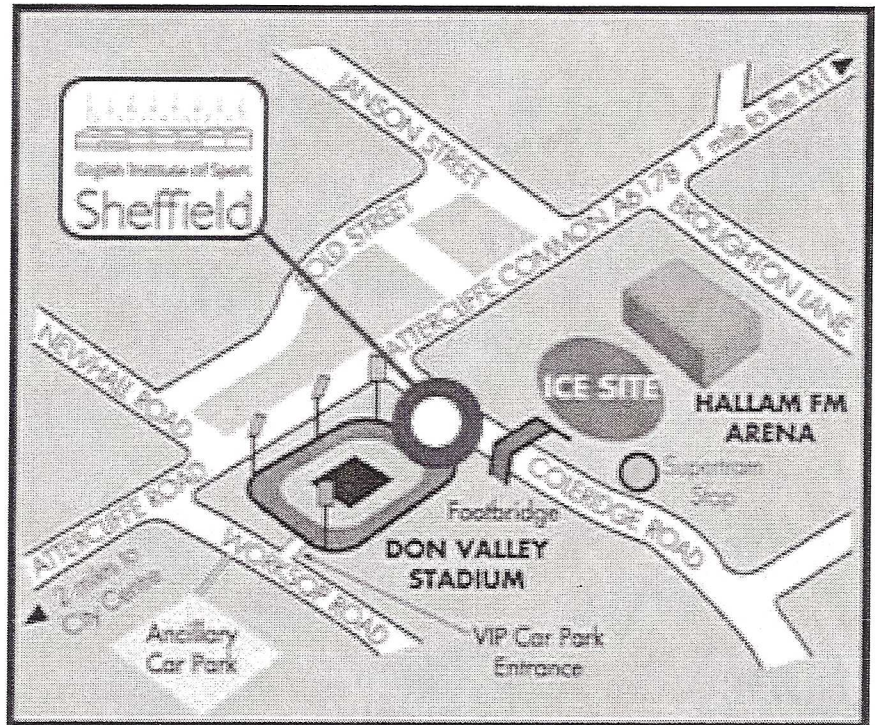

# Sheffield

### By car from the M1

Leave motorway at junction 34 (Sheffield Meadowhall). At the roundabout follow signs A6178 City Centre and Attercliffe.

Go past Meadowhall Shopping Centre on your right. Keep straight on this road. Pick up signs to Attercliffe and Don Valley Stadium / Sheffield Arena.

Go past the Sheffield Arena on your left. Keep straight on this road (Attercliffe Road). The English Institute of Sport is on your left between Sheffield Ice Stadium and Don Valley Stadium on Coleridge Road.

### By car from the City Centre

Travel through the Wicker and along Attercliffe Common towards Meadowhall. The English Institute of Sport is approximately 2 miles from the city centre on the right.