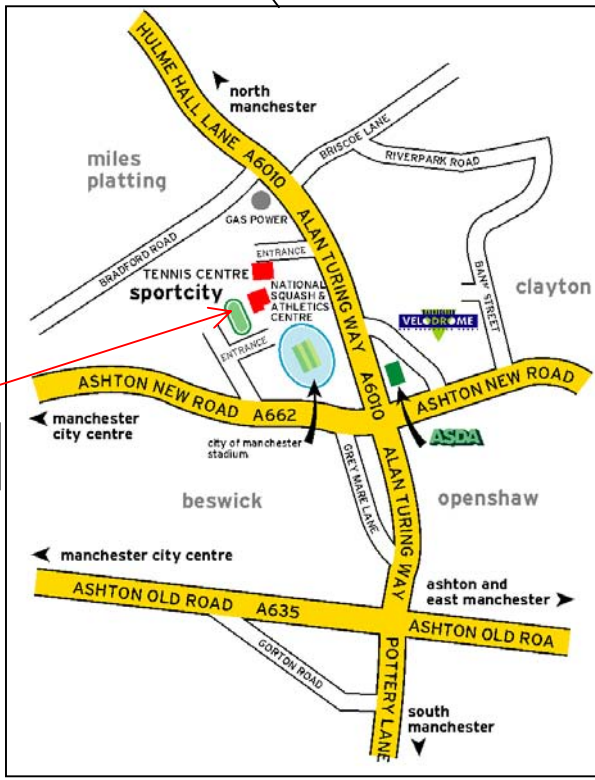

Sportcity Manchester

Sportcity-
National Athletics Centre
Rowsley Street, Eastlands,
Manchester, M11 3FF
Tel 0161 232 3100

Athletics Stadium

Travel information

www.traveline.org.uk

Tel 0870 608 2608

www.gmppte.com